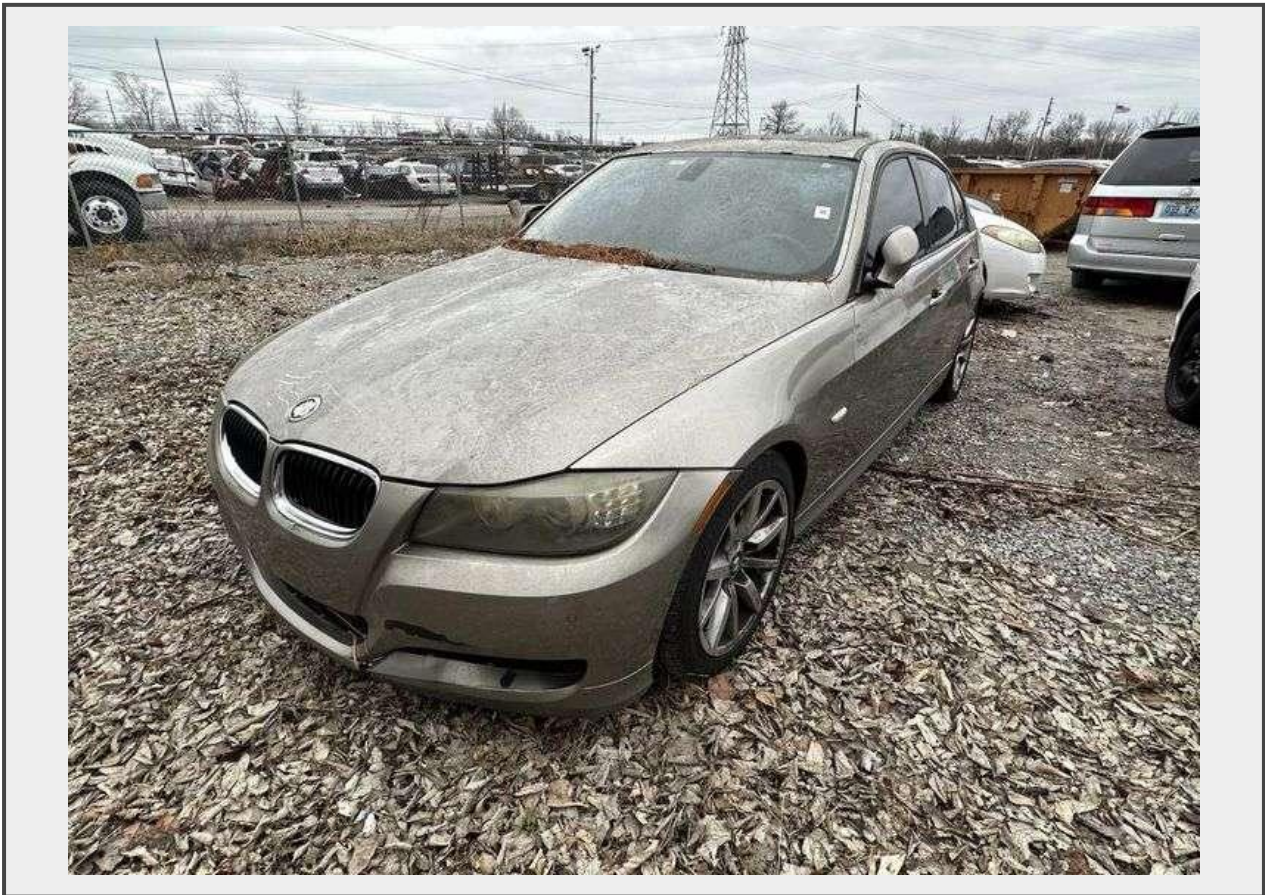

Sale Name: Metro Impound Lot Cars, Trucks & Trailer Auction Buy at Your Price

LOT 237 - 2009 BMW 328i Tow# 5485

Description

2009 BMW 328i, Vin# WBAPH77569NM46913, Color Gold , Tow# 5485. Condition is TRULY unknown and untested, may or may not have keys, carefully review the pictures and make your own value determination given any and all