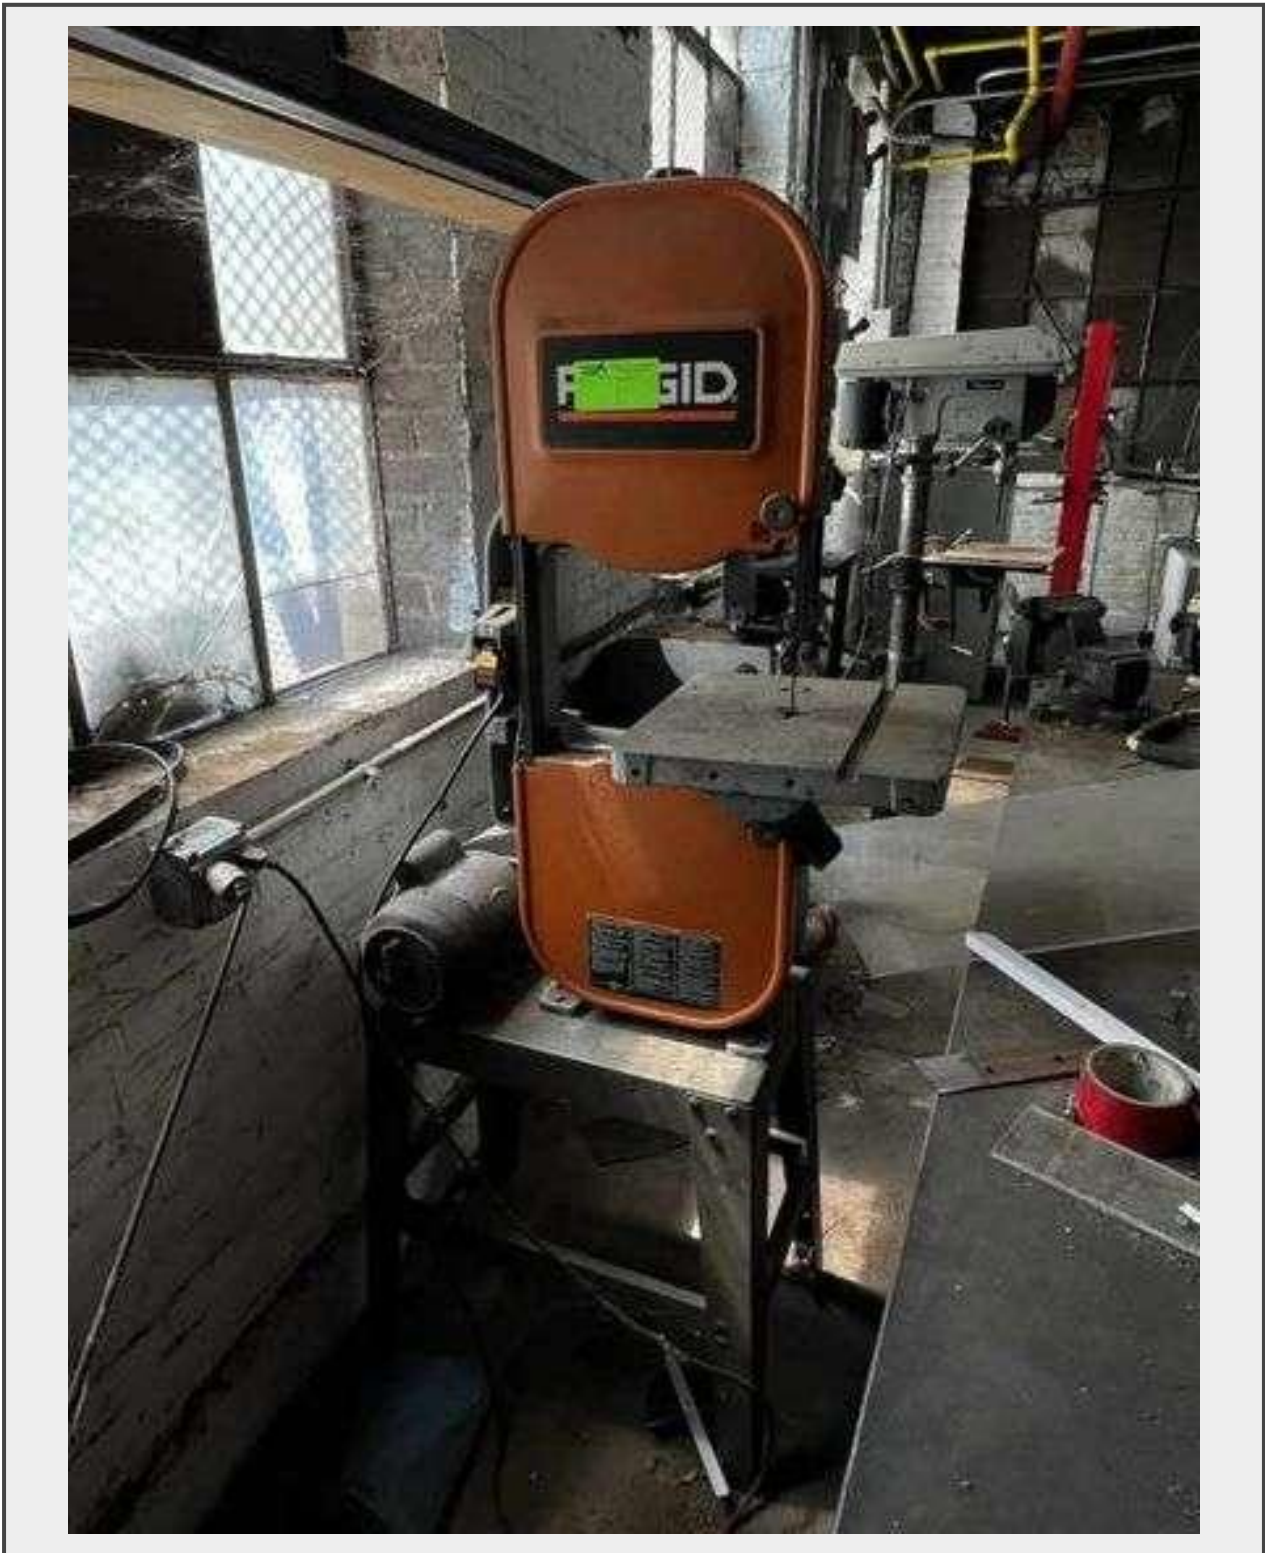

Sale Name: Industrial Equipment Electronics Golf Carts & More

LOT 32 - Ridgid Band Saw BS14002

Description

Ridgid Band Saw BS14002

Quantity: 1

<https://www.auctionsasap.com/>